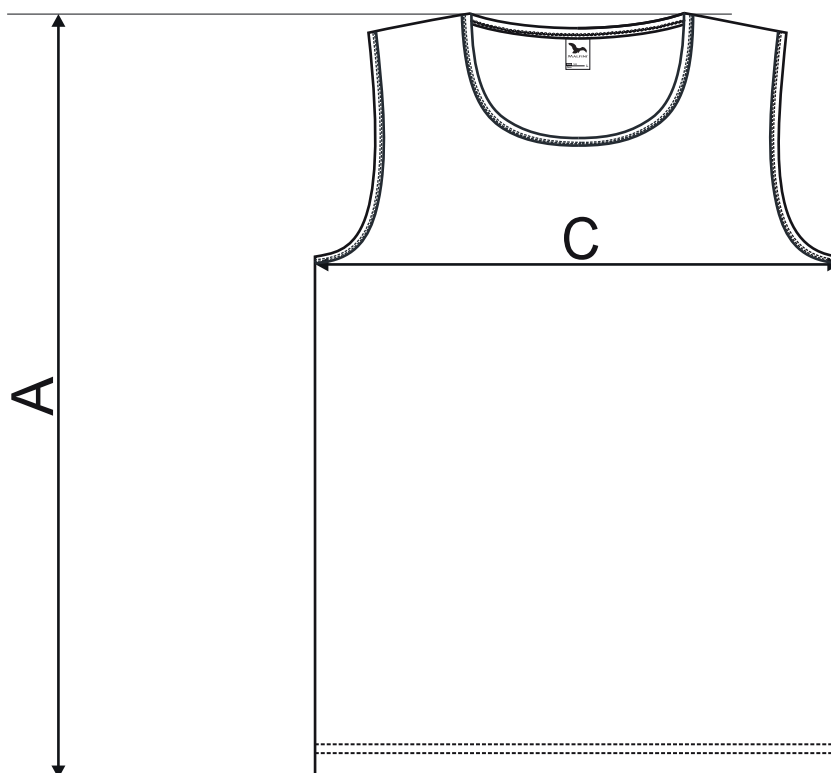

# 142 Core ♂

## SIZE SPECIFICATION [cm]

size	S	M	L	XL	2XL
<b>A</b>	67	69	71	73	75
<b>C</b>	43	47	51	55	60

All size specifications listed are in cm. Accepted tolerance of up to ± 5%.

Barva 12 / Colour 12:

Ostatní / Other colours: