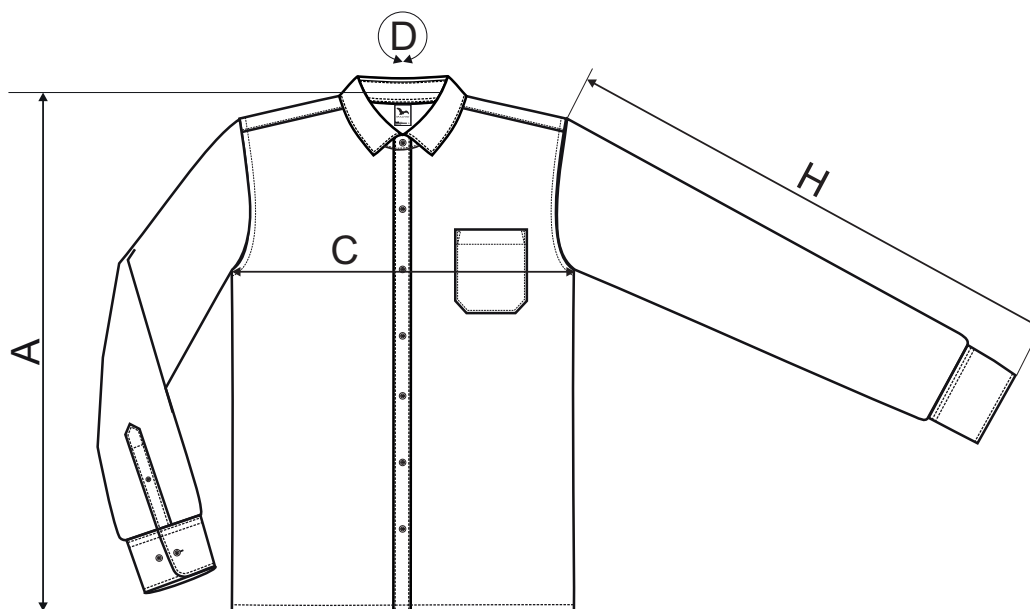

209 Style LS ♂

SIZE SPECIFICATION [cm]

size	S	M	L	XL	2XL	3XL
A	76	78	80	82	84	84
C	52	56	60	63	66	70
Ø D	38	40	42	44	46	48
H	66	68	70	72	74	74

All size specifications listed are in cm. Accepted tolerance of up to ± 5%.