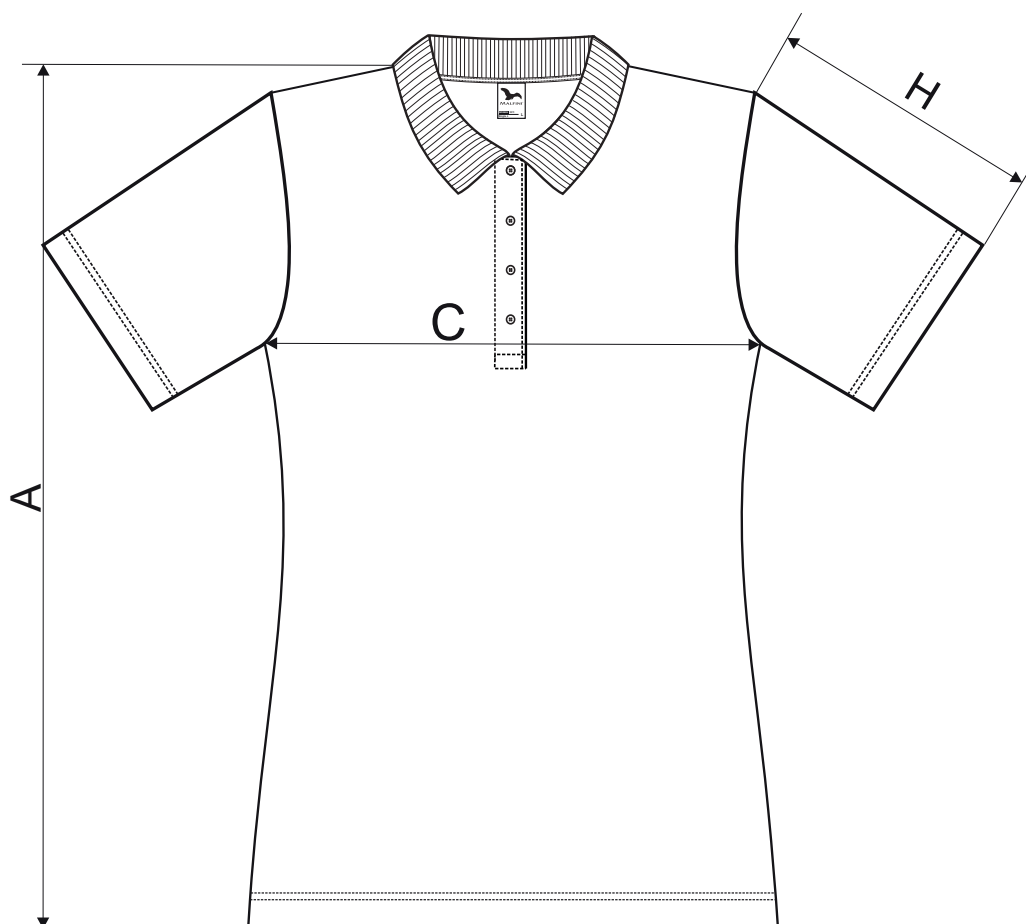

223 Single J. ♀

SIZE SPECIFICATION [cm]

size	XS	S	M	L	XL	2XL
A	63	65	67	69,5	72	74,5
C	39	43	47	51	57	63
H	15,5	16,5	17,5	18,5	19,5	20,5

All size specifications listed are in cm. Accepted tolerance of up to $\pm 5\%$.