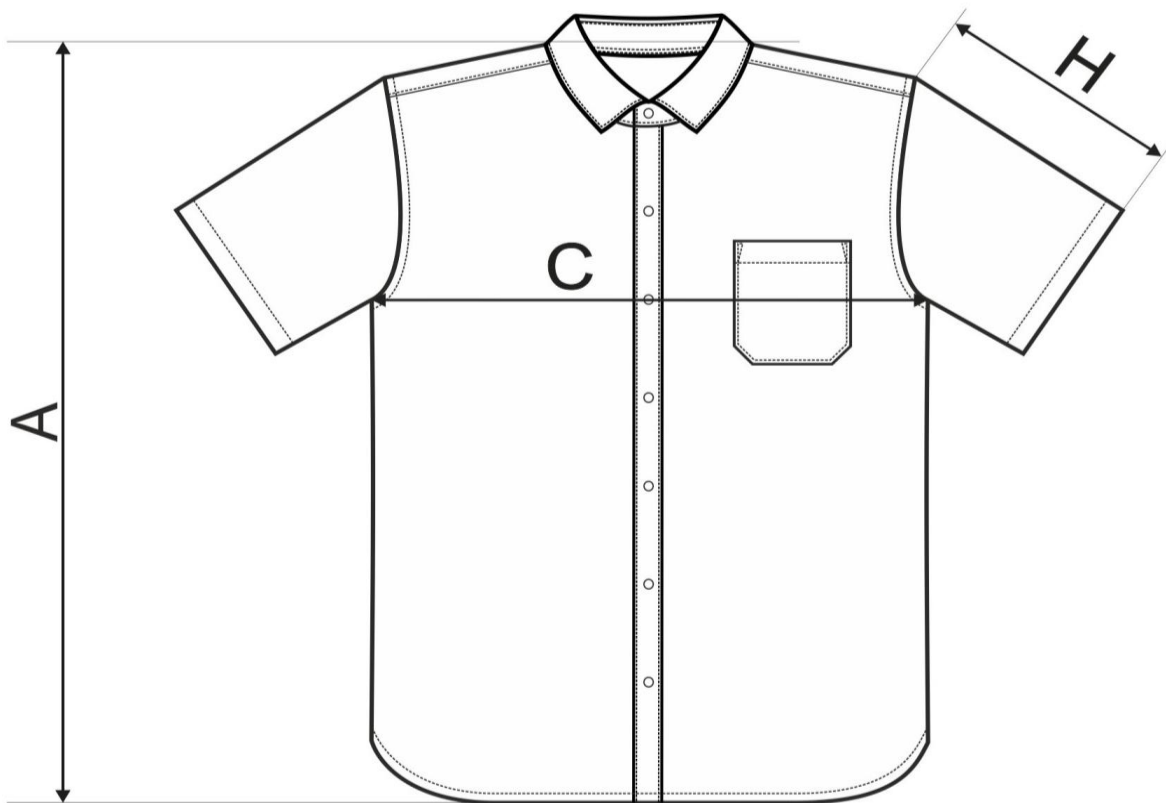

SIZE SPECIFICATION							ORIGINAL	
Commodity	Gents Shirt Short Sleeve							
Code	2X7							
size [cm]		S	M	L	XL	2XL		
A		79	81	83	85	87		
C		51	55	60	63	66		
H		22	24	25	26	27		

All size specifications listed are in cm. Accepted tolerance of up to + / - 5%.

SIZE SPECIFICATION							NEW
Commodity	Gents Shirt Short Sleeve						
Code	207						
size [cm]	S	M	L	XL	2XL		
A	74	76	78	80	82		
C	51	55	60	63	66		
Ø D	38	40	42	44	46		
H	22	24	25	26	27		

All size specifications listed are in cm. Accepted tolerance of up to + / - 5%.