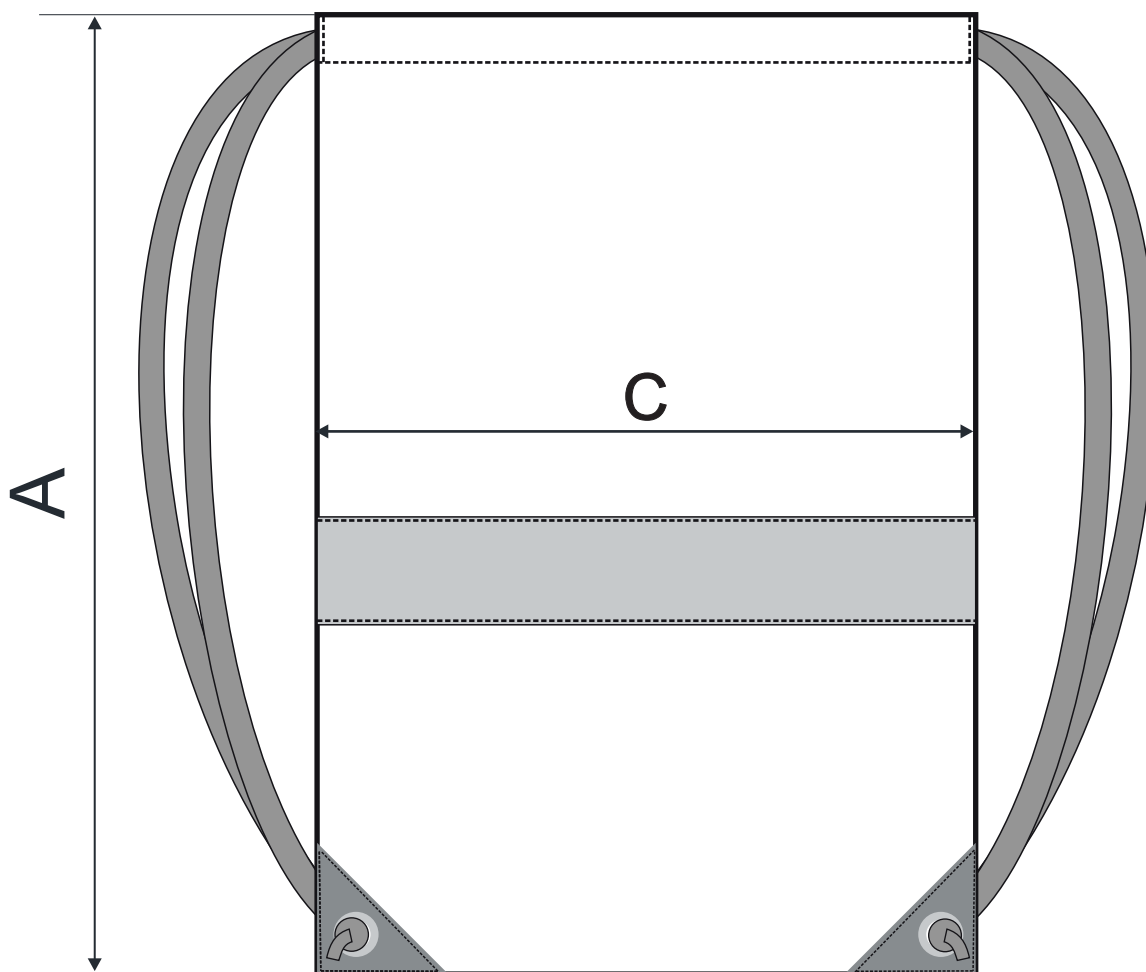

## ▶ HV ENERGY 9V2

♂ Gymsack

size [cm]	M
A	45
C	34

All size specifications listed are in cm. Accepted tolerance of up to +/- 5%.

STANDARD  
100  
PG020 140670  
OETI